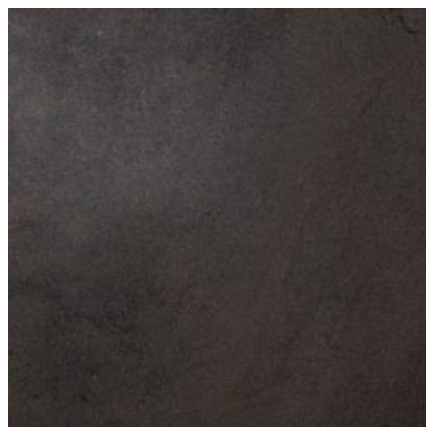

CLIF POLISHED
VC02043
60 X 60 CM (10MM)