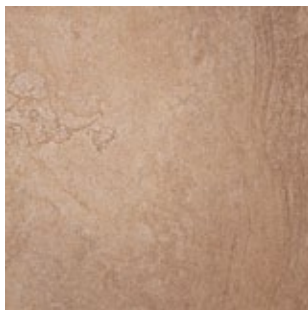

TECHNICAL CHARACTERISTICS:

MATT RECTIFIED PORCELAIN
WEARGRADE: PEI V
(30 X 60 CM SUITABLE
FOR WALL & FLOOR)

CANYON RECT MATT
VC01990
45 X 45 CM (9.5MM)

CANYON POLISHED
VC01991
45 X 45 CM (9.5MM)

CANYON RECT MATT
VC02044
60 X 60 CM (10MM)