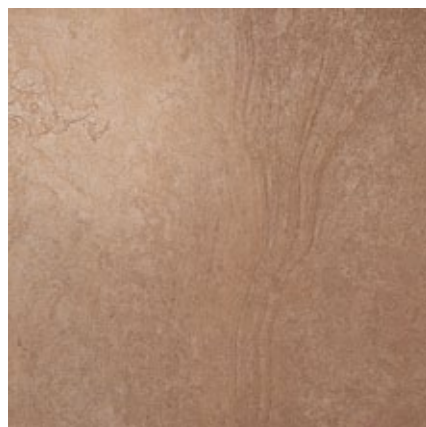

TECHNICAL CHARACTERISTICS:

MATT RECTIFIED PORCELAIN
WEARGRADE: PEI V
(30 X 60 CM SUITABLE
FOR WALL & FLOOR)

CANYON RECT MATT
VC01990
45 X 45 CM (9.5MM)

CANYON POLISHED
VC01991
45 X 45 CM (9.5MM)

CANYON RECT MATT
VC02044
60 X 60 CM (10MM)