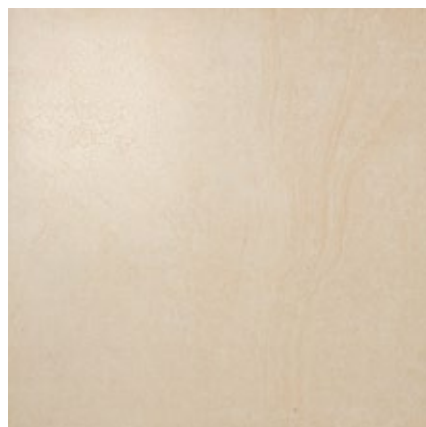

TECHNICAL CHARACTERISTICS:

MATT RECTIFIED PORCELAIN
WEARGRADE: PEI V
(30 X 60 CM SUITABLE
FOR WALL & FLOOR)

ALASKA RECT MATT
VC01902
45 X 45 CM (9.5MM)

ALASKA POLISHED
VC01903
45 X 45 CM (9.5MM)

ALASKA RECT MATT
VC02040
60 X 60 CM (10MM)