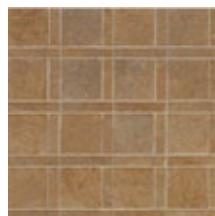

CANYON BRICK
VC02199
30 X 60 CM (10MM)

CANYON MOSAICO
VC02203
30 X 30 CM (9.5MM)

CANYON STRUTTURATO
30 X 60 CM (10MM)
SPECIAL ORDER

CANYON FASCIA
VC01993
15 X 30 CM (9.5MM)

THE SURFACE WITHIN™

THIS LITERATURE IS INTENDED AS A GUIDE ONLY, PRINT CANNOT REPRODUCE A TRUE LIKENESS OF COLOUR, TONE OR TEXTURE. REFERENCE TO A SAMPLE IS ESSENTIAL