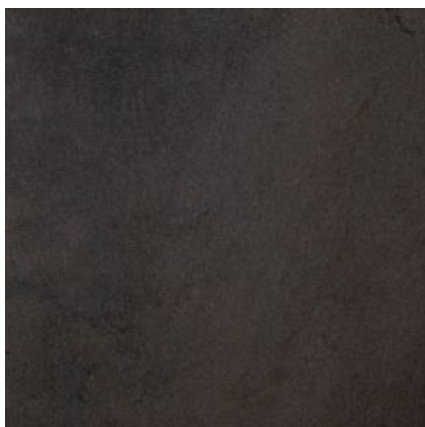

CLIFF RECT MATT
VC02042
60 X 60 CM (10MM)